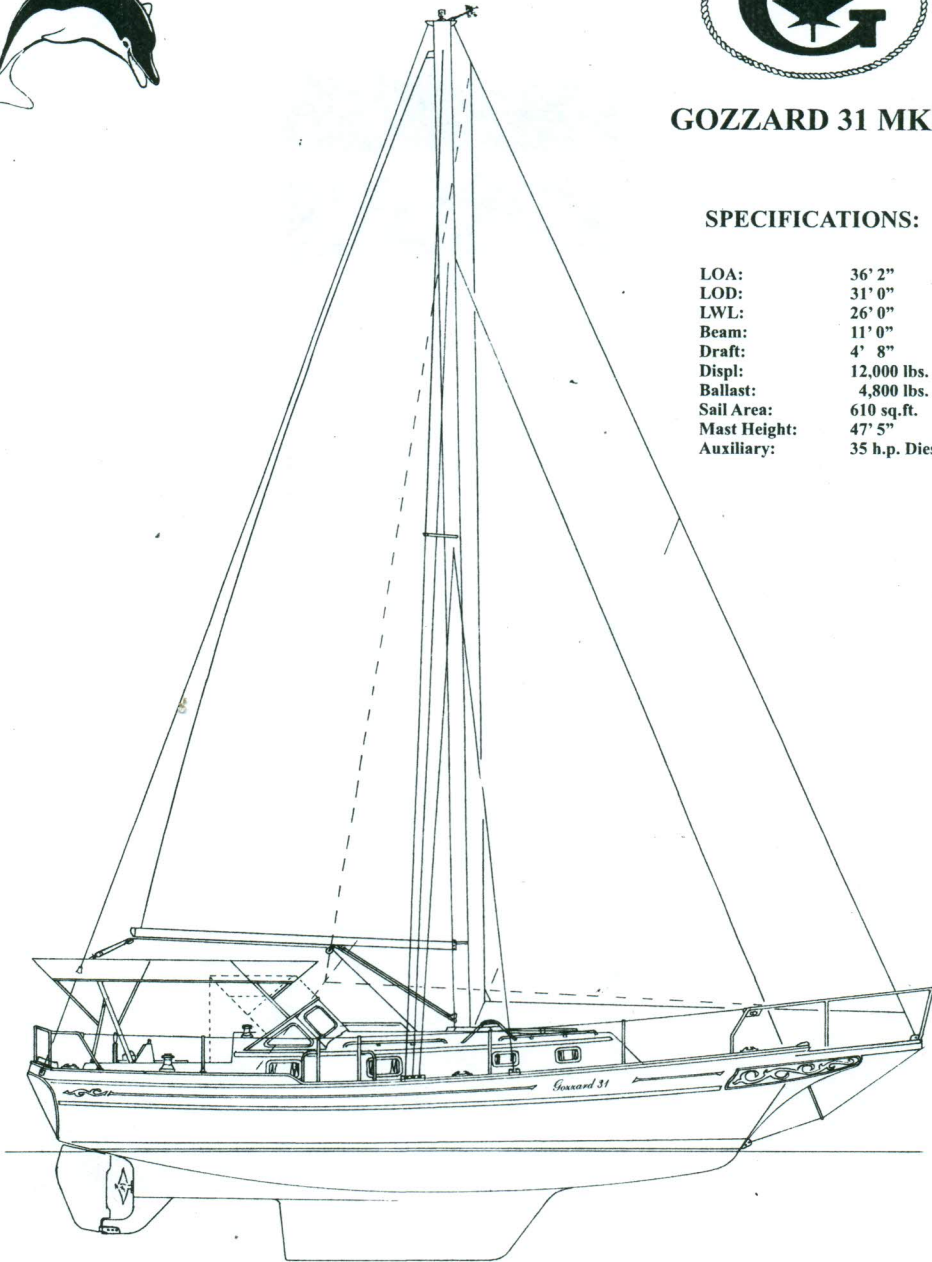

GOZZARD 31 MKII

SPECIFICATIONS:

LOA:	36' 2"
LOD:	31' 0"
LWL:	26' 0"
Beam:	11' 0"
Draft:	4' 8"
Displ:	12,000 lbs.
Ballast:	4,800 lbs.
Sail Area:	610 sq. ft.
Mast Height:	47' 5"
Auxiliary:	35 h.p. Diesel.