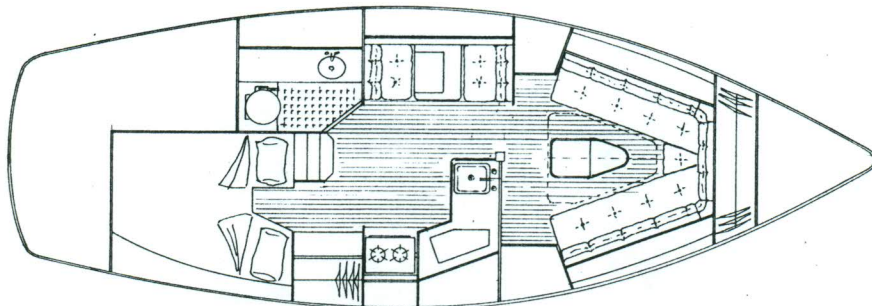

GOZZARD 31 MKII

SPECIFICATIONS:

LOA:	36' 2"
LOD:	31' 0"
LWL:	26' 0"
Beam:	11' 0"
Draft:	4' 8"
Displ:	12,000 lbs.
Ballast:	4,800 lbs.
Sail Area:	610 sq. ft.
Mast Height:	47' 5"
Auxiliary:	35 h.p. Diesel.