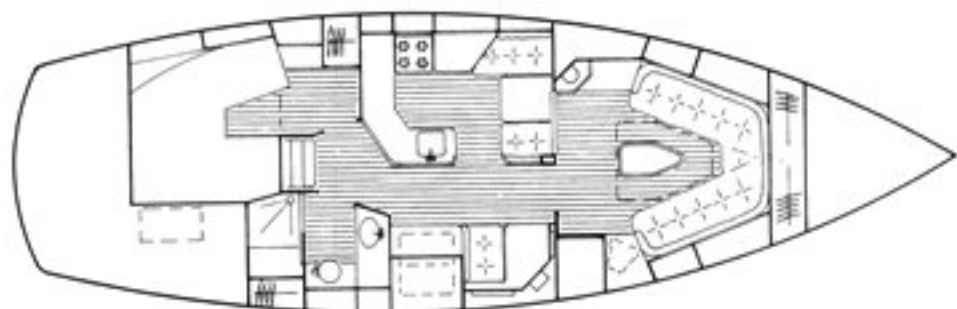

## GOZZARD 41

### SPECIFICATIONS:

L.O.A.:	47' 0"
L.O.D.:	41' 0"
L.W.L.:	35' 4"
Beam:	13' 0"
Draft:	5' 3"
Displ:	21,000 lbs.
Ballast:	7,500 lbs.
Sail Area:	100% ft. 1,001 Sq.ft.
Mast Height:	58'-0"
Auxiliary:	73 h.p. diesel.