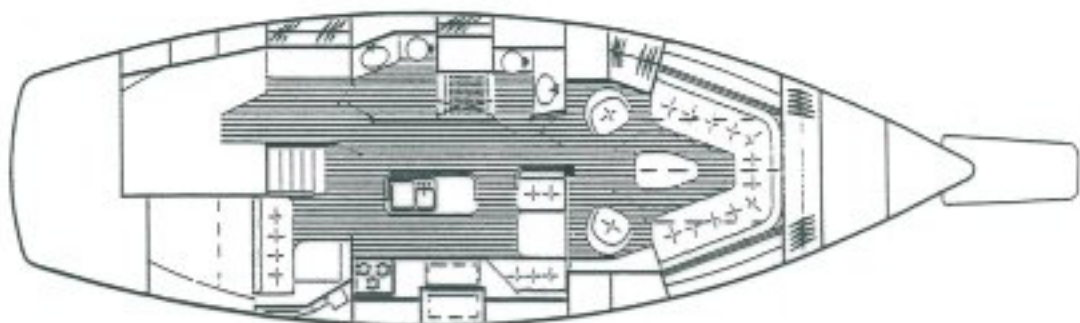

GOZZARD 44 MK II

SPECIFICATIONS:

LOA:	50' 0"
LOD:	44' 0"
LWL:	37' 3"
Beam:	14' 0"
Draft:	5' 6"
Displ:	28,000 lbs.
Ballast:	10,500 lbs.
Sail Area:	1,563 sq.ft.
Mast Height:	64' 6"
Auxiliary:	82 h.p. Diesel.